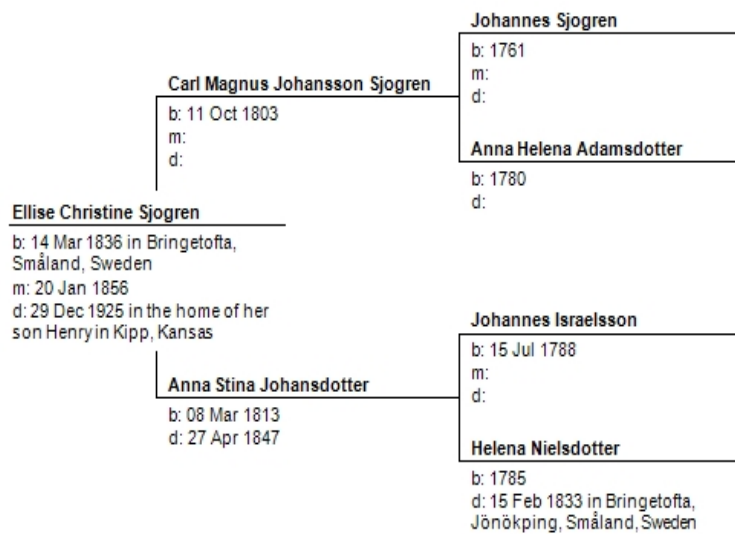

History
of the
Swanson and Sjogren Families

by

Melvin L. Swanson

Web Version 1 - Release 1

Original Research Done by
Dorothy Swanson Favors
1985

Table Of Contents

Pedigree Chart for Johannes Swanson	1
Pedigree Chart for Johannes Swanson	2
Index	3

**Pedigree Chart for
Johannes Swanson**

**Pedigree Chart for
Ellise Christine Sjogren**

Index of Individuals

A

Adamsdotter, Anna Helena: 2

B

Bengsdotter, Maja: 1

C