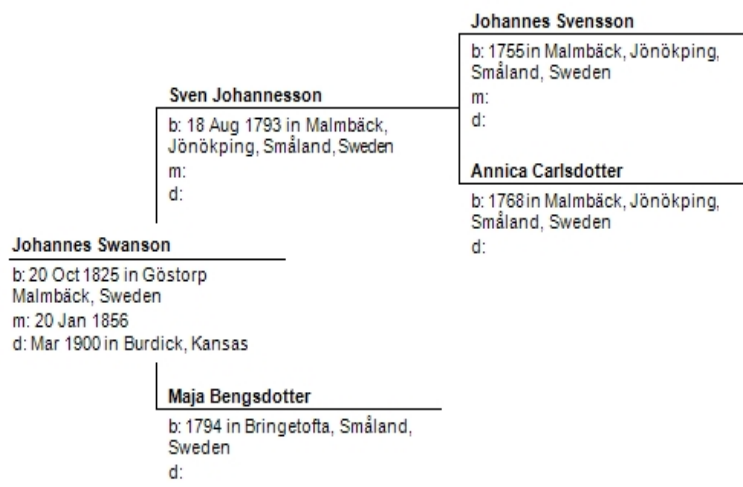

History
of the
Swanson and Sjogren Families

by

Melvin L. Swanson

Web Version 1 - Release 1

Original Research Done by
Dorothy Swanson Favors
1985

Table Of Contents

Pedigree Chart for Johannes Swanson	1
Pedigree Chart for Johannes Swanson	2
Index	3

**Pedigree Chart for
Johannes Swanson**

**Pedigree Chart for
Ellise Christine Sjogren**

Index of Individuals

A

Adamsdotter, Anna Helena: 2

B

Bengsdotter, Maja: 1

C